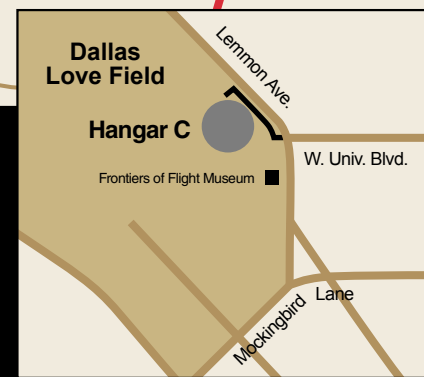

 **Corporate Headquarters**
Heritage Park Facility
 900 Nolen Drive, Suite 100
 Grapevine, TX 76051

 **Forest Park Facility**
 6114 Forest Park Rd.
 Dallas, TX 75235-6498

 **Hangar C**
 Dallas Love Field
 7511 Lemmon Avenue
 Dallas, TX 75209

 BBA Aviation

Directions to Our Locations from DFW Airport

★ DFW Airport to 900 Nolen Drive, Suite 100, Grapevine

- From DFW Airport's Rental Car Center, turn right at stoplight onto E. Rental Car Drive
- At the next stoplight (N. Service Road) turn right
- Go about 5 miles through the airport
- Get in the left lane immediately after passing the airport's North tollgate
- Merge left onto middle lane of International Parkway
- Take TX-114 West 3 miles to Grapevine
- Exit Hwy. 26/Colleyville
- At the stoplight, turn left on Hwy. 26
- Go one mile to the stoplight and turn right onto S. Kimball Avenue
- Turn right on Nolen Drive
- Dallas Airmotive is near the end of the street on the left

● DFW Airport to 6114 Forest Park Road, Dallas

- From DFW Airport's Rental Car Center, turn right at stoplight onto E. Rental Car Drive
- At the 2nd stoplight (S. Service Road) turn left
- Get in the left lane and merge onto TX-183 East
- Go 9.8 miles
- Exit at Mockingbird Lane/Love Field
- Turn left onto Mockingbird Lane
- Go 1.6 miles and turn right on Forest Park Road
- Dallas Airmotive is a block and a half on the left

● Love Field Airport to Hangar C

- From Love Field Terminal proceed to main entry
- Turn left onto Mockingbird Lane
- Bear left as road divides
- Take first left at traffic light after passing Frontiers of Flight Museum
- Turn right onto service road
- Turn left into Hangar C parking lot